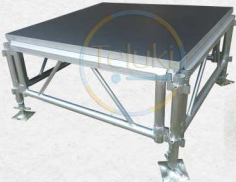

EVENT EQUIPMENT FOR HIRE

0748 318 462

www.teluki.co.ke

info@teluki.co.ke