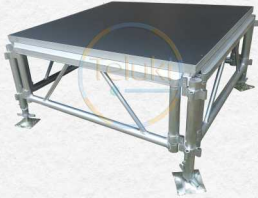

PACKAGES

Ksh. 20,000

Aluminium Stage

- 6 by 4.8 meters