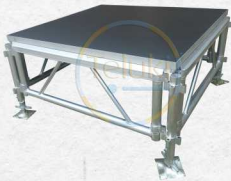

LED screens | TV screen | Projector | Stage | Lighting | Pulpit / Podium
A frame tent | Fog machine | Spark machine

1A. **HOT** **Kshs. 18,000**

Live band, wedding, dowry, funeral ceremony

Ideal for 400 People